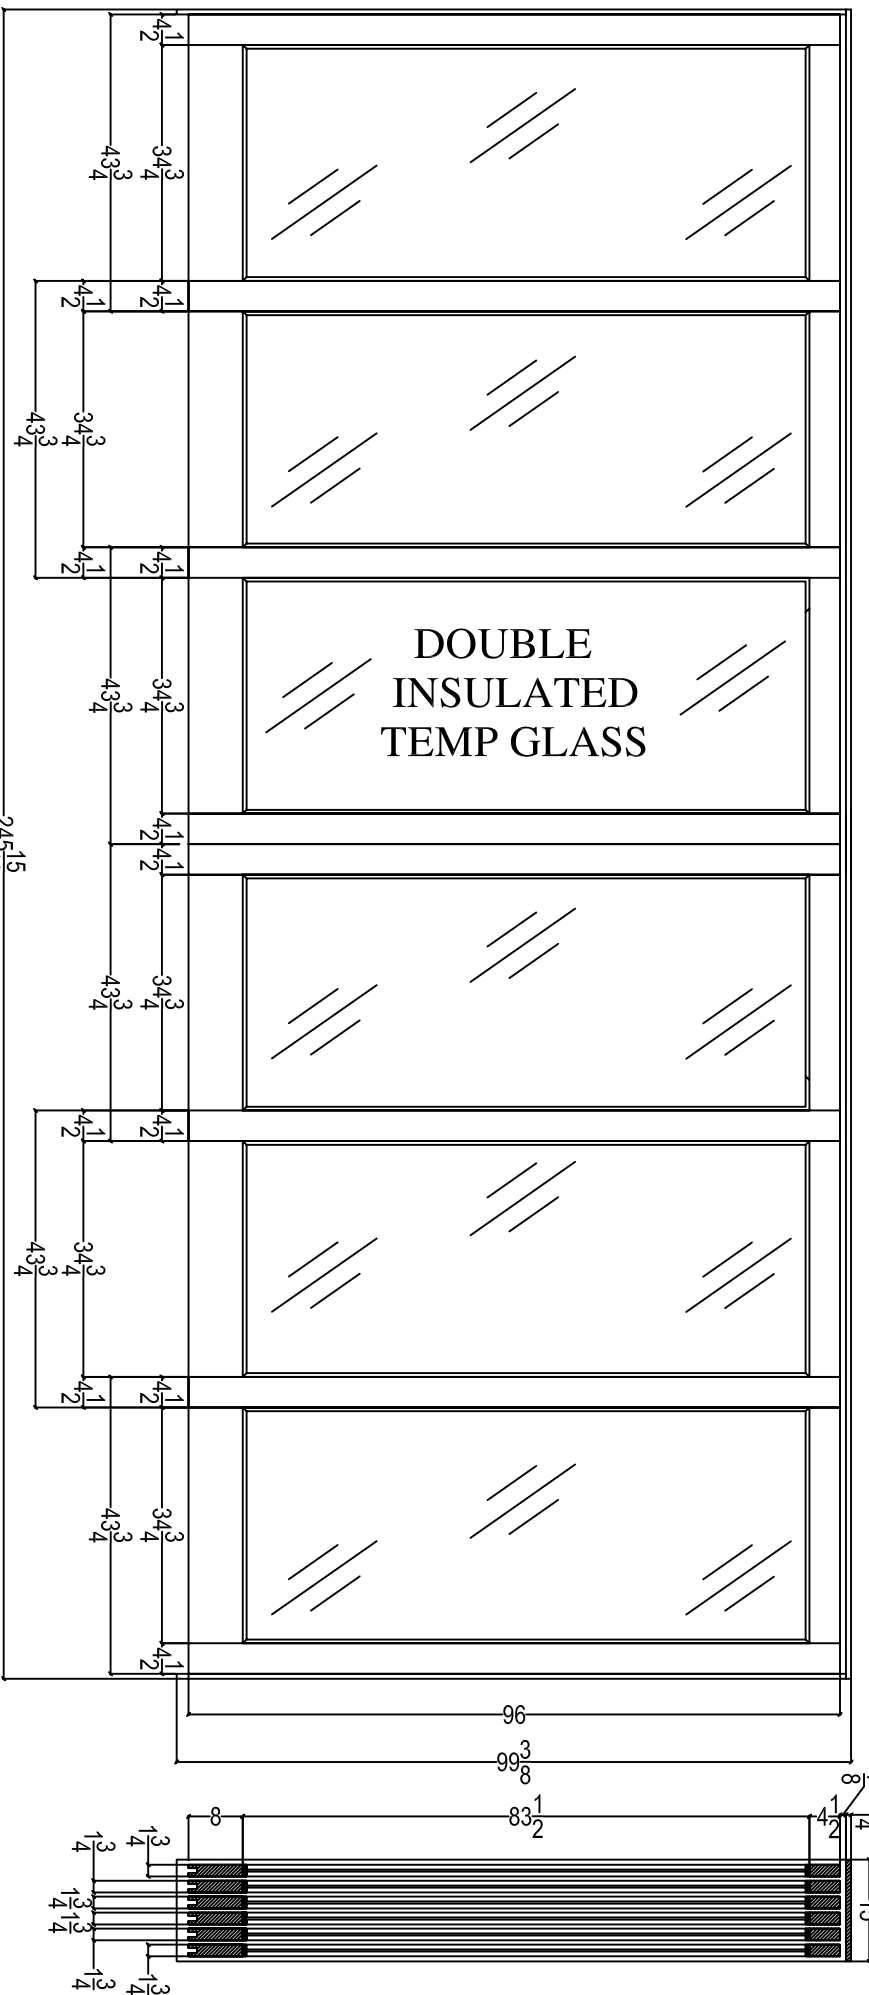

PXXX/XXXP, 1 3/4 X 43 3/4 X 96, WITH SCREEN

MATI

Mokulua Architectural Timber International
 Mail: 905 Kalanianaʻole Hwy. Deliveries: 201 Kapaia Quarry Rd. Building #25, Unit G&H
 Kailua, HI 96734 USA ph: 001-808-263-9663 fx: 001-808-263-9664
 Hawaii, USA Office: Mokulua Woodworking