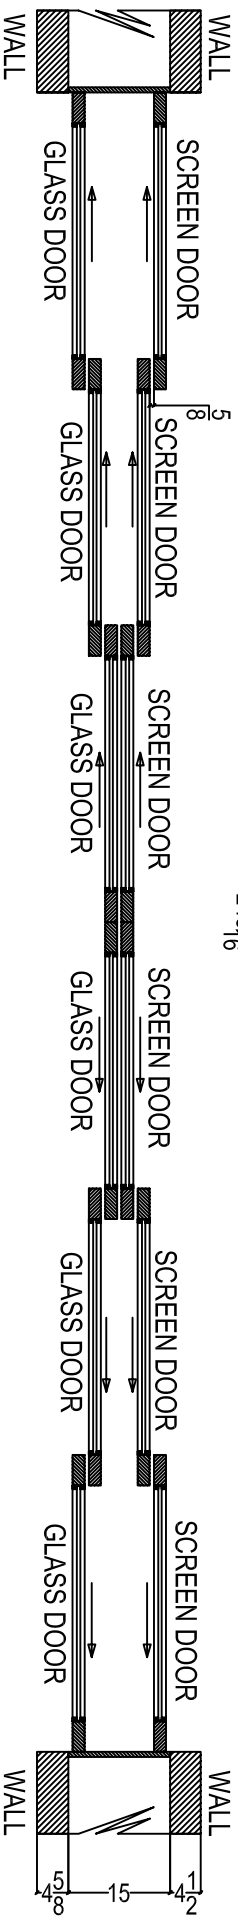

PXXX/XXXP, 1 3/4 X 43 3/4 X 96, WITH SCREEN

MATI

Mokulua Architectural Timber International
 Mail: 905 Kalanianaʻole Hwy. Deliveries: 201 Kapaia Quarry Rd. Building #25, Unit G&H
 Kailua, HI 96734 USA ph: 001-808-263-9663 fx: 001-808-263-9664
 Hawaii, USA Office: Mokulua Woodworking

TITLE:

MULTI SLIDING CUSTOM