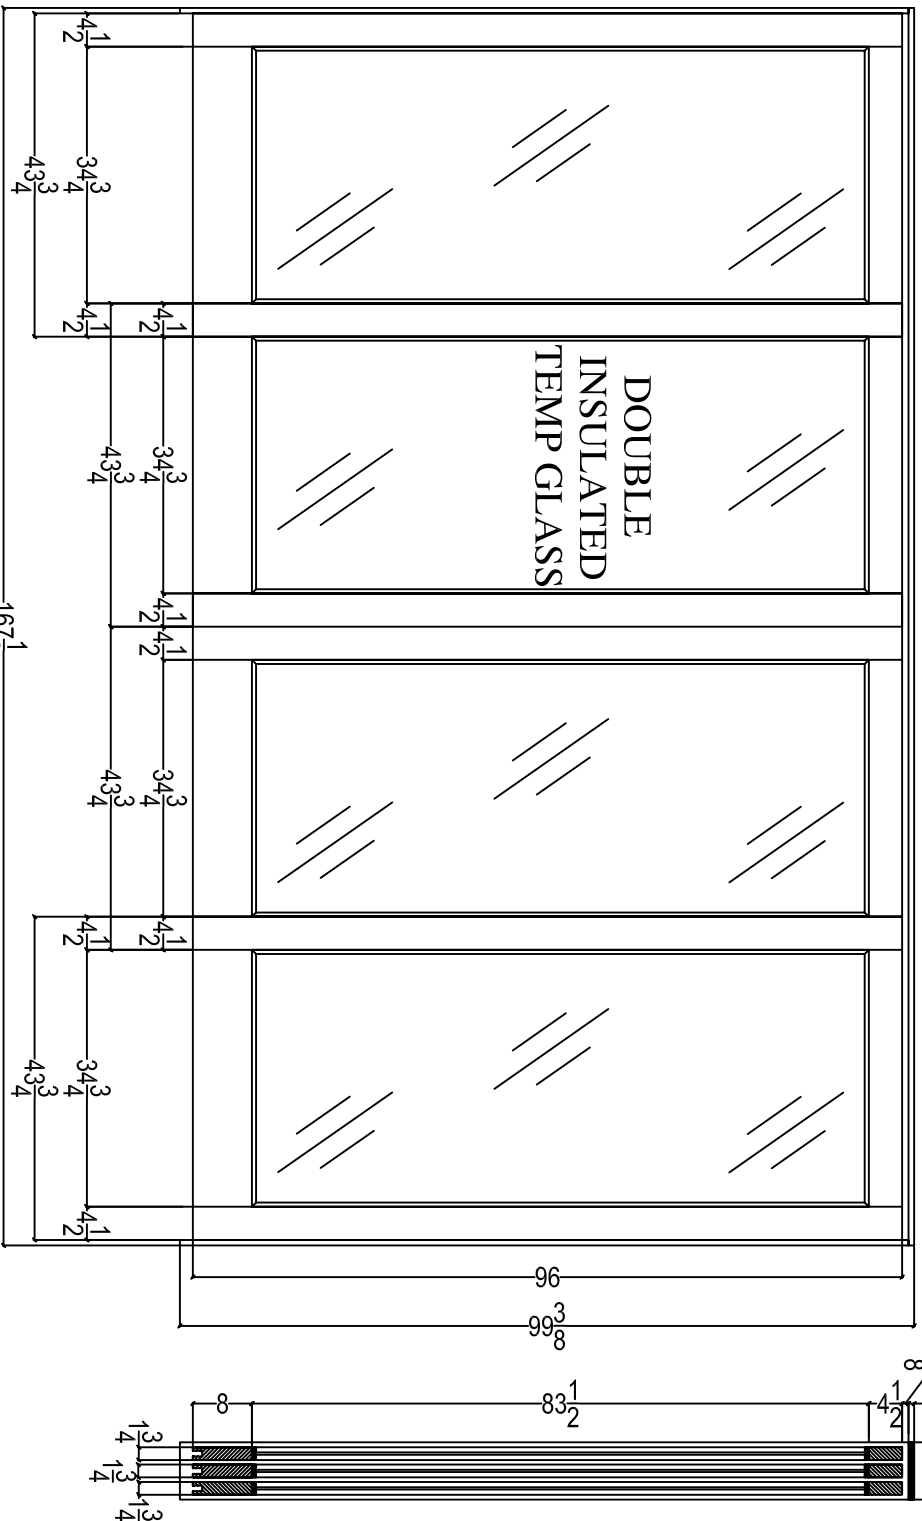

OX/O, 1 3/4 X 4 3/4 X 96, WITH SCREEN

7  
4  
3  
4  
1  
2  
3  
4

DOUBLE  
INSULATED  
TEMP GLASS

**MATI**

Mokulua Architectural Timber International Hawaii, USA Office: Mokulua Woodworking  
 Mail: 905 Kalanianaʻole Hwy. Deliveries: 201 Kapaa Quarry Rd. Building #25, Unit G&H  
 Kailua, HI 96734 USA ph: 001-808-263-9663 fx: 001-808-263-9664

TITLE:

MULTI SLIDING CUSTOM