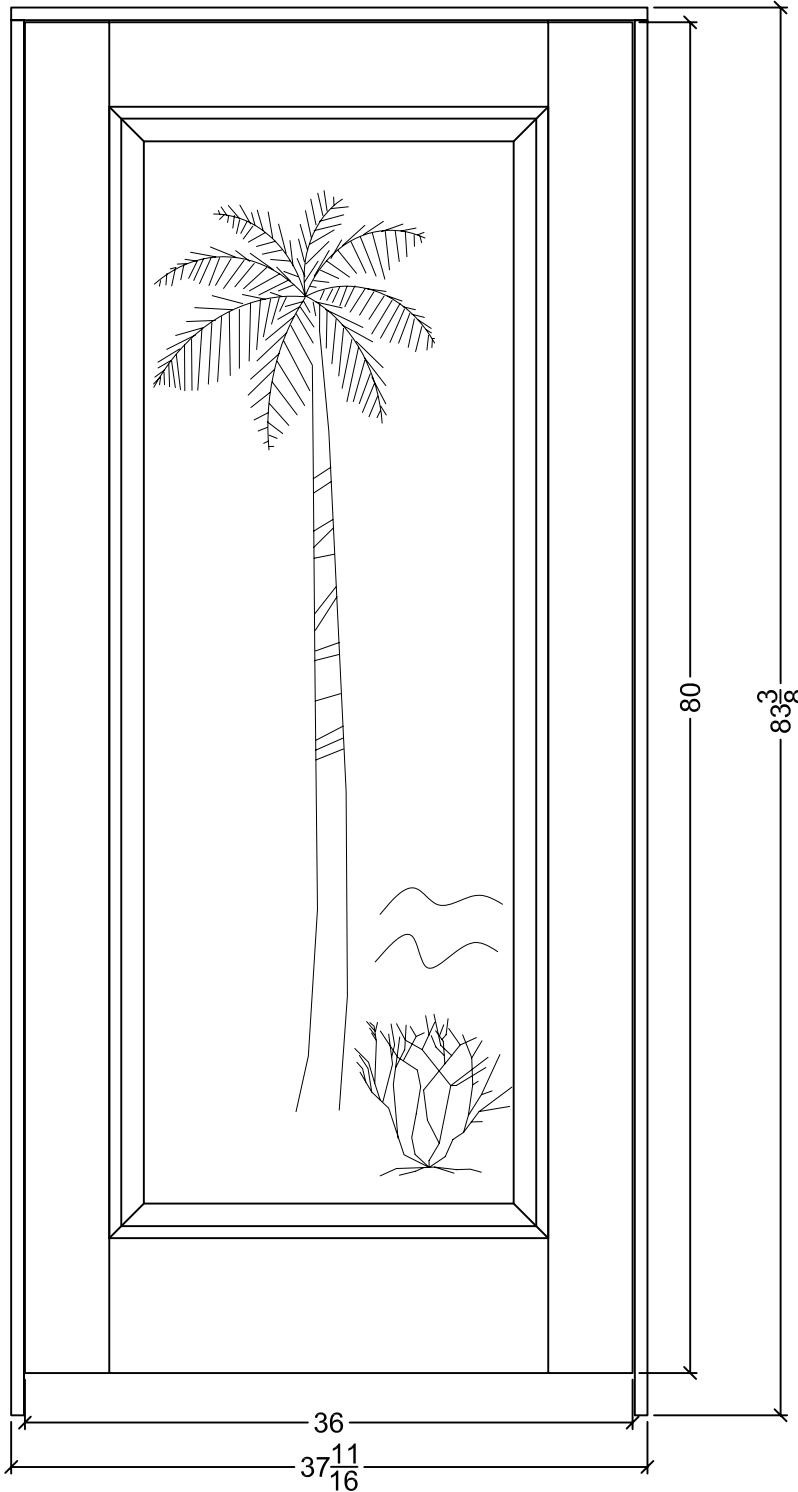

CARVE, 1  $\frac{3}{4}$  X 36 X 80

HAND CARVING

- + LANDSCAPES
- + BANANA
- + BAMBOO
- + BIRDS OF PARADISE
- + PLUMERIA FLOWERS
- + HIBISCUS FLOWERS
- + HULA DANCERS - MALE/FEMALE

**MATI**

Mokulua Architectural Timber International  
 Mail: 905 Kalaniana'ole Hwy. Deliveries: 201 Kapaa Quarry Rd. Building #25, Unit G&H  
 Kailua, HI 96734 USA ph: 001-808-263-9663 fx: 001-808-263-9664