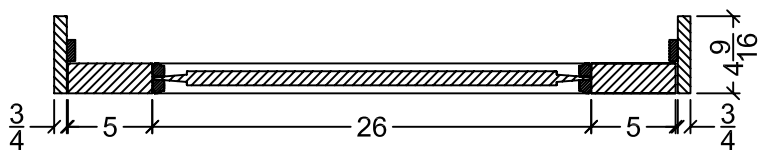

CARVE, 1  $\frac{3}{4}$  X 36 X 80

HAND CARVING

- + LANDSCAPES
- + BANANA
- + BAMBOO
- + BIRDS OF PARADISE
- + PLUMERIA FLOWERS
- + HIBISCUS FLOWERS
- + HULA DANCERS - MALE/FEMALE

**MATI**

Mokulua Architectural Timber International  
 Mail: 905 Kalaniana'ole Hwy. Deliveries: 201 Kapaa Quarry Rd. Building #25, Unit G&H  
 Kailua, HI 96734 USA ph: 001-808-263-9663 fx: 001-808-263-9664