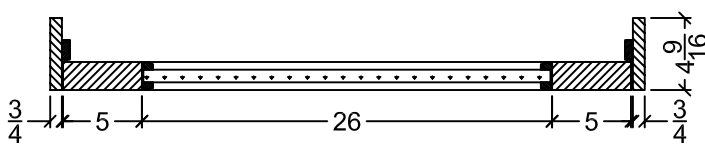

SLF\_BANANA GLASS, 1  $\frac{3}{4}$  X 36X 96

**BLASTED GLASS AVAILABLE**

- + LANDSCAPES
- + BANANA
- + BAMBOO
- + PLUMERIA FLOWERS
- + HIBISCUS
- + BIRDS OF PARADISE
- + YOUR IMAGINATION

**MATI**

Mokulua Architectural Timber International Hawaii, USA Office: Mokulua Woodworking  
 Mail: 905 Kalaniana'ole Hwy. Deliveries: 201 Kapaa Quarry Rd. Building #25, Unit G&H  
 Kailua, HI 96734 USA ph: 001-808-263-9663 fx: 001-808-263-9664