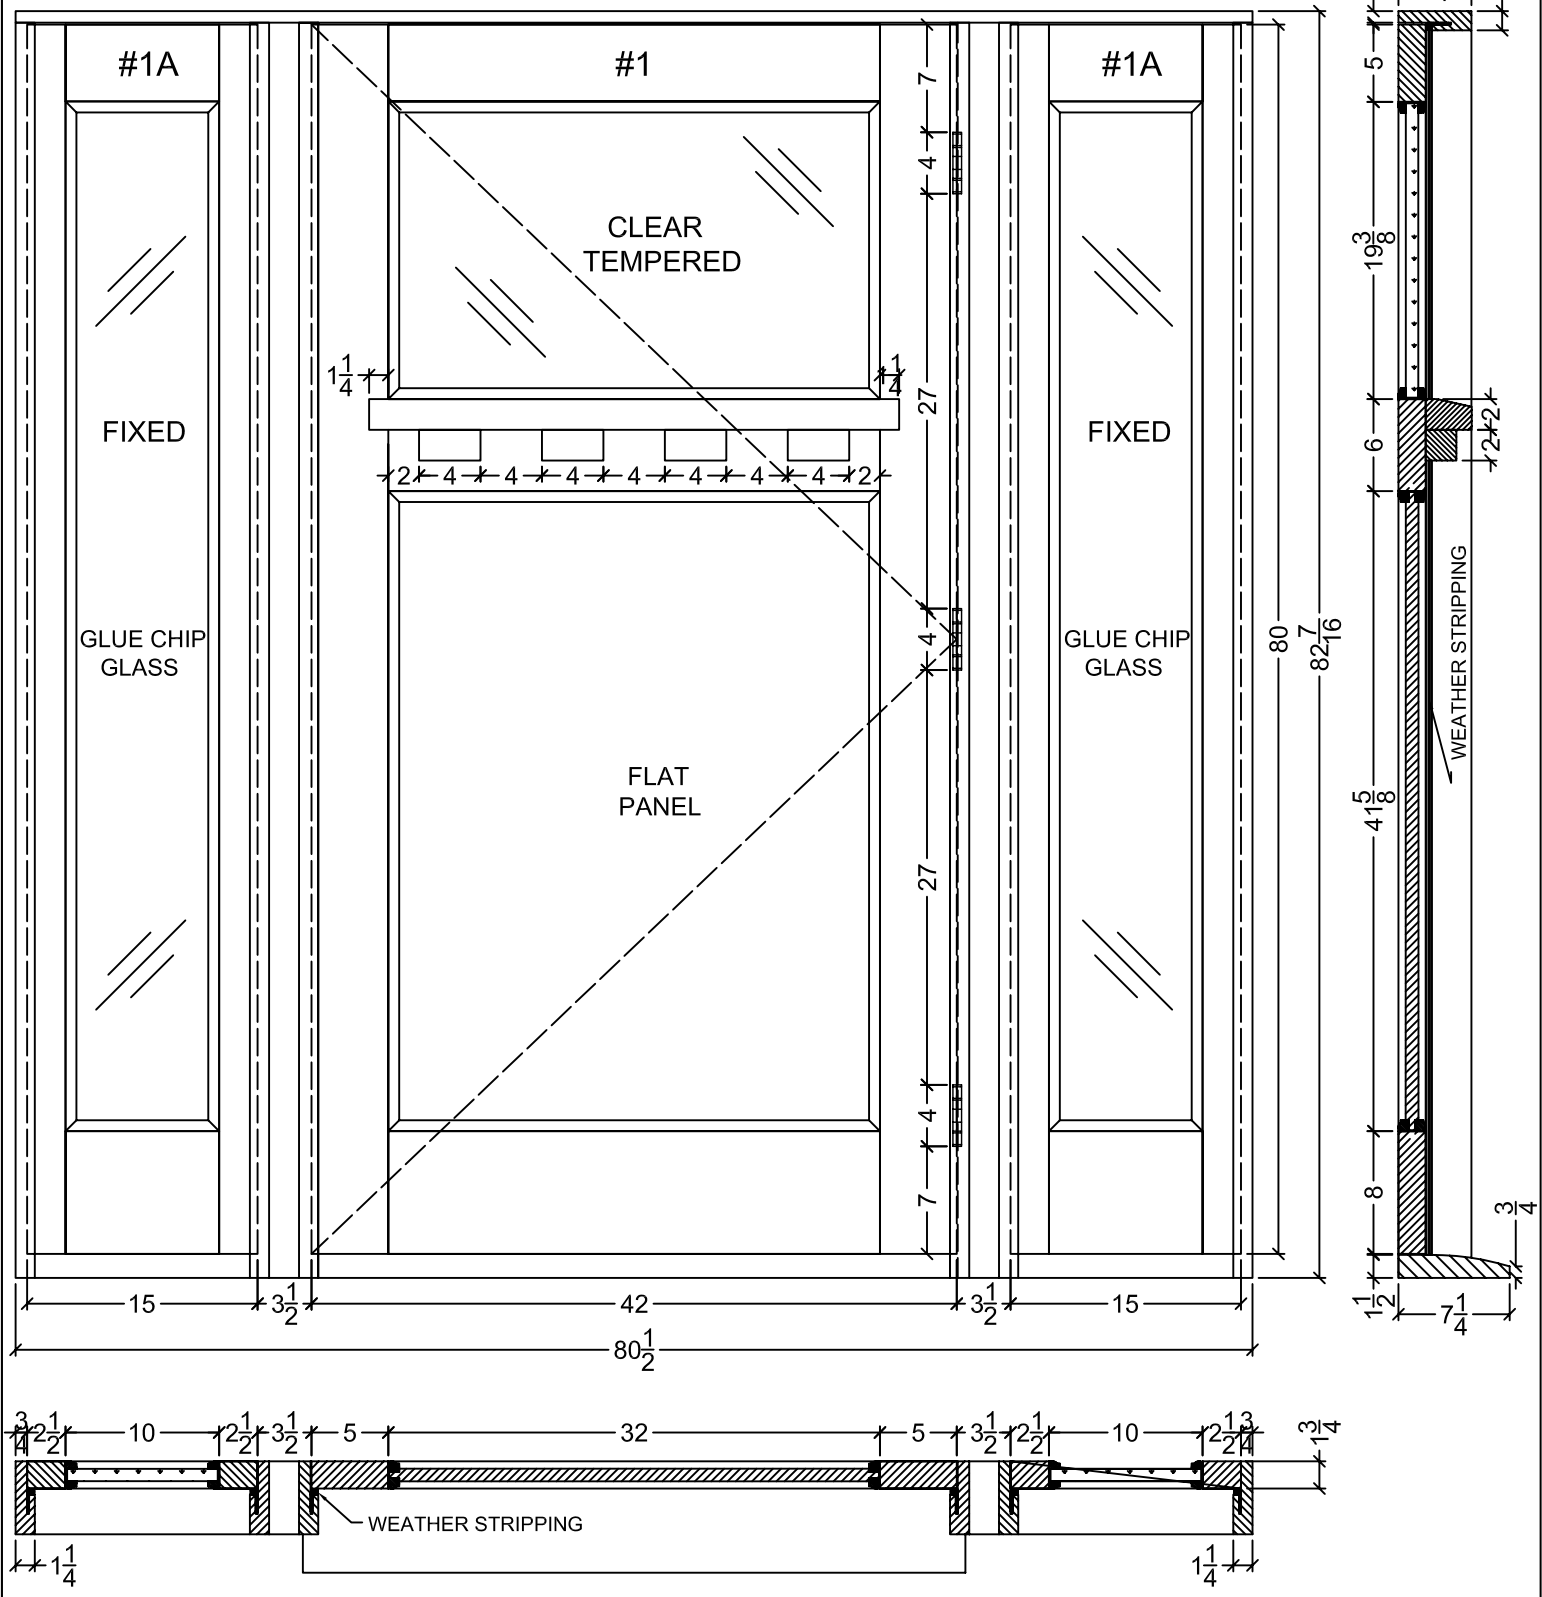

- + DOOR, AC3, 1 3/4 X 42 X 80
- + SIDELIGHTS, 1 3/4 X 15 X 80
- + LOCATION: ENTRY-ENTRY DOOR-ENTRY

- + QUANTITY: 1 SET
- + SPECIES: MERBAU
- + FINISH: STAIN 20%
- + DOOR SWING: RHIS

MATI

Mokulua Architectural Timber International Hawaii, USA Office: Mokulua Woodworking
 Mail: 905 Kalaniana'ole Hwy. Deliveries: 201 Kapaa Quarry Rd. Building #25, Unit G&H
 Kailua, HI 96734 USA ph: 001-808-263-9663 fx: 001-808-263-9664

TITLE: **PAYES PROJECT**

DATA: August, 01, 2007
 Drawing by: Nghung