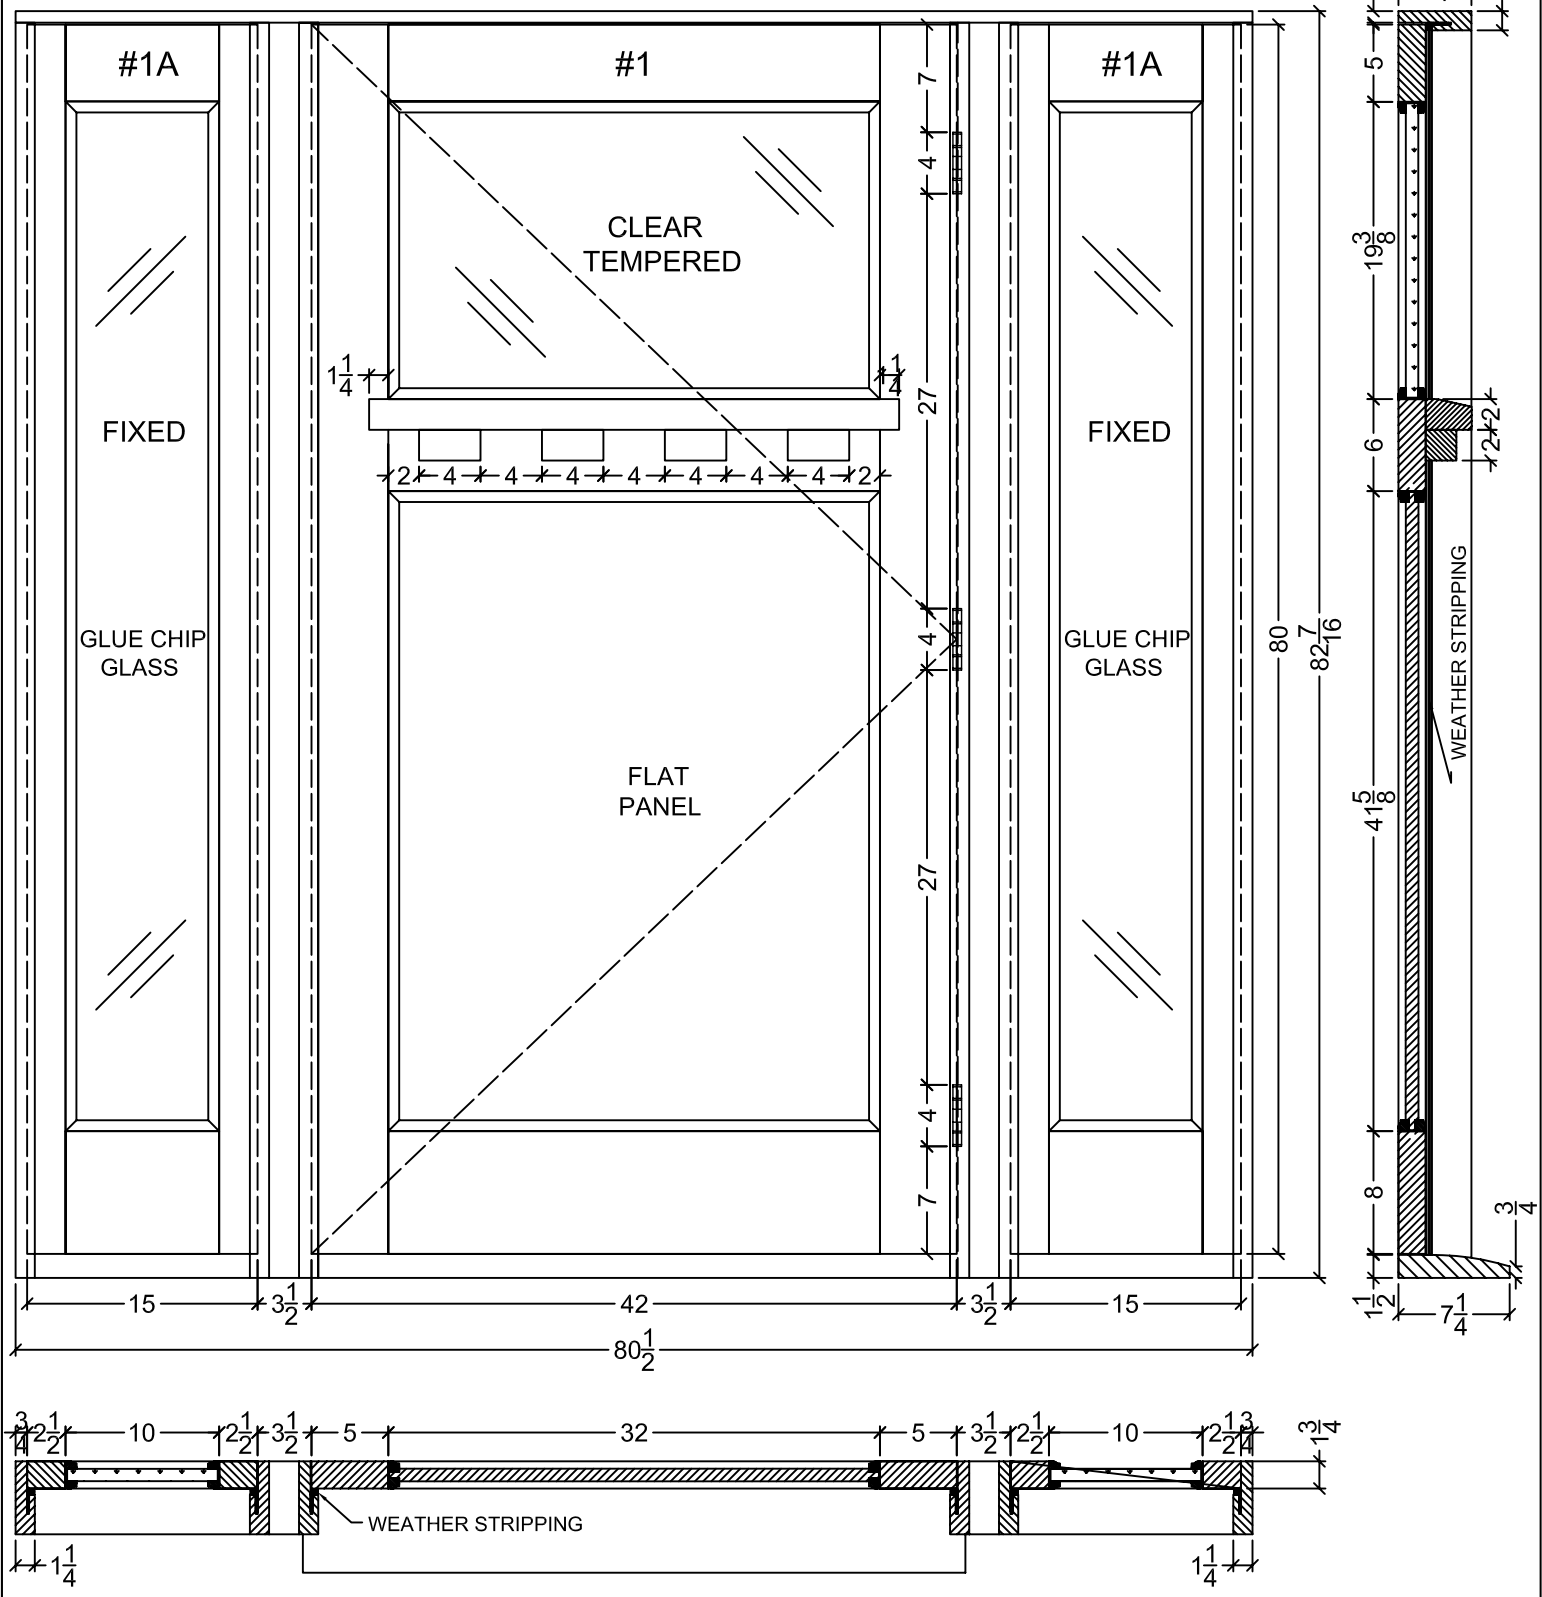

- + DOOR, AC3, 1 3/4 X 42 X 80
- + SIDELIGHTS, 1 3/4 X 15 X 80
- + LOCATION: ENTRY-ENTRY DOOR-ENTRY

- + QUANTITY: 1 SET
- + SPECIES: MERBAU
- + FINISH: STAIN 20%
- + DOOR SWING: RHIS

**MATI**

Mokulua Architectural Timber International Hawaii, USA Office: Mokulua Woodworking  
 Mail: 905 Kalaniana'ole Hwy. Deliveries: 201 Kapaa Quarry Rd. Building #25, Unit G&H  
 Kailua, HI 96734 USA ph: 001-808-263-9663 fx: 001-808-263-9664

TITLE: **PAYES PROJECT**

DATA: August, 01, 2007  
 Drawing by: Nghung